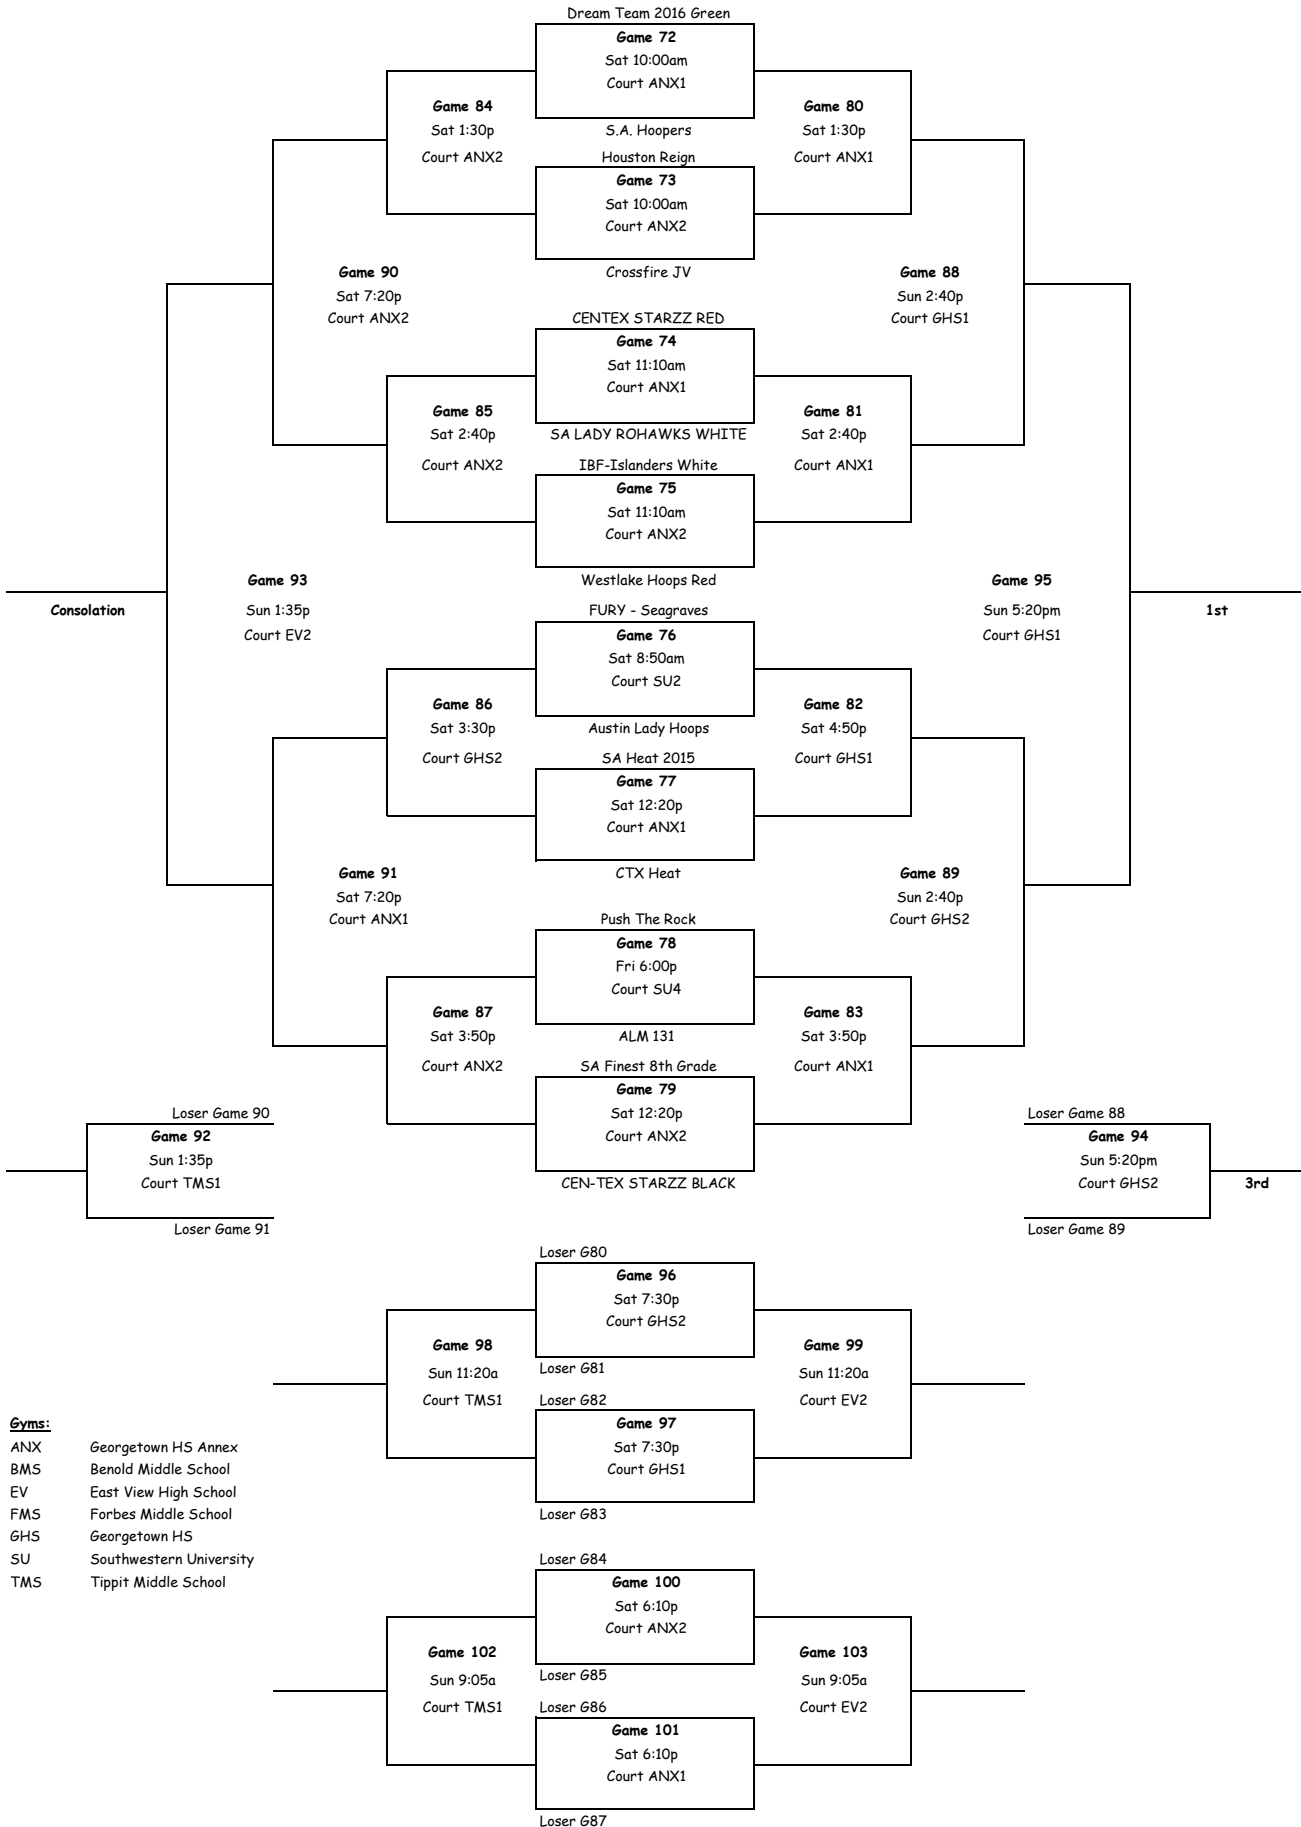

13U/8th Grade Bracket

Top of Bracket is Home and wears Light

14U/9th Grade Round Robin Results

Pool A

- 60 Austin Glory
- 61 Lady Bulls
- 62 Dream Team 2015
- 63 Lady Shock
- 64 Texas Tigers

W	L	Point Differential (+/-15 max)					Rank
		1	2	3	4	Total	

Game Scores

60		v 61							+/-
60		v 62							
60		v 63							
60		v 64							
61		v 62							

61		v 63							+/-
61		v 64							
62		v 63							
62		v 64							
63		v 64