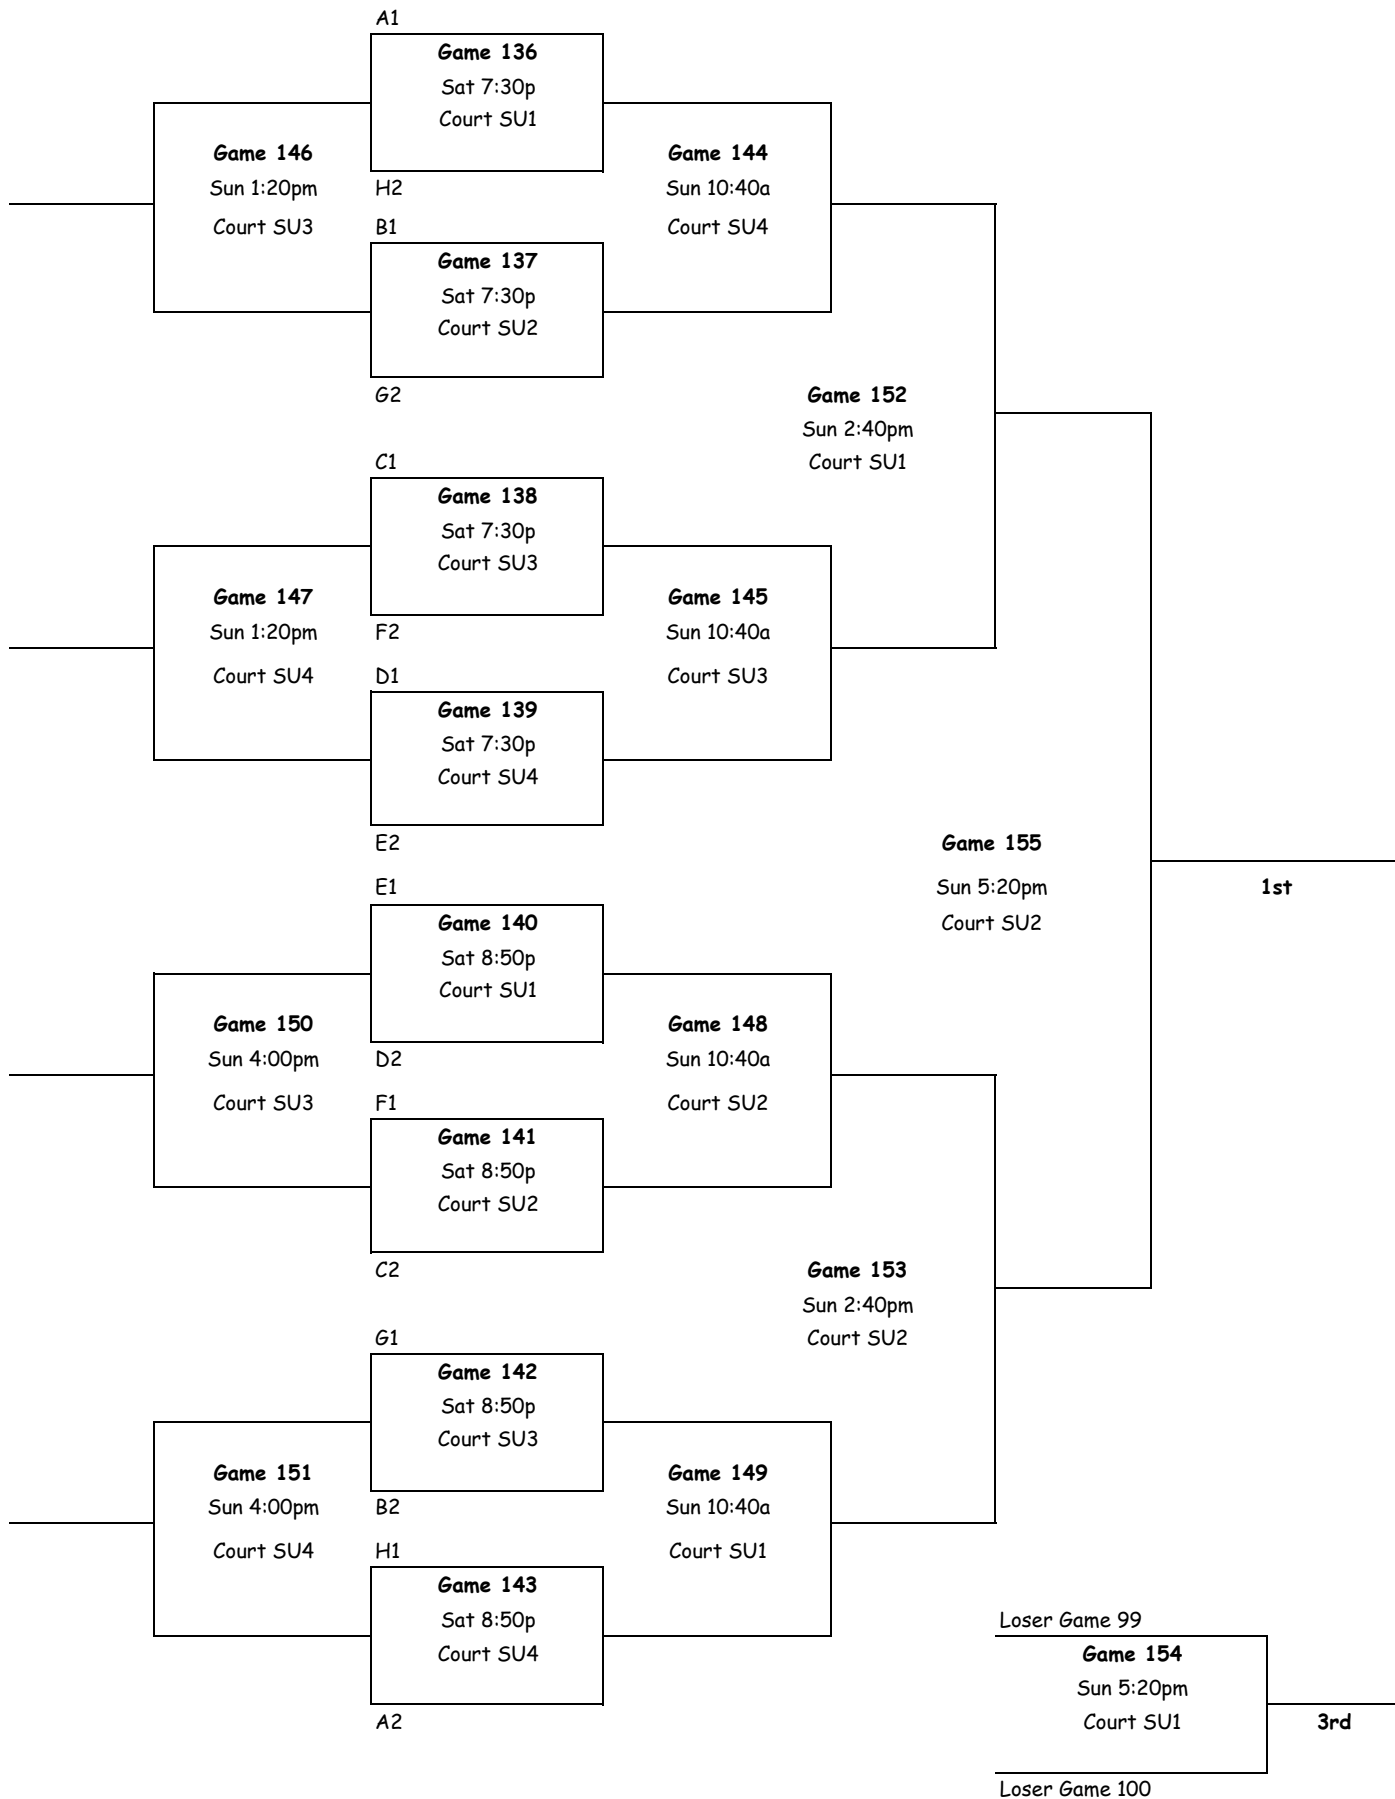

Open Division Pool Play Results

Pool A

- 82 South Texas Hoyas-Varsity
- 83 Go Hard Basketball
- 84 Killeen Lady Diamonds

		Point Differential (+/-15 max)				Rank
W	L	1	2	3	Total	

Game Scores

82		v			+/-	
82		v			+/-	
83		v			+/-	

Pool B

- 85 360 All Stars North
- 86 Cyfair Comets Elite
- 87 Dreamteam Green

		Point Differential (+/-15 max)				Rank
W	L	1	2	3	Total	

Game Scores

85		v			+/-	
85		v			+/-	
86		v			+/-	

Pool C

- 88 Rising Stars 2013
- 89 Tx MP-Elite Short
- 90 San Antonio Comets 10th

		Point Differential (+/-15 max)				Rank
W	L	1	2	3	Total	

Game Scores

88		v			+/-	
88		v			+/-	
89		v			+/-	

Pool D

- 91 SA LADY ROHAWKS BLACK
- 92 CEN-TEX STARZZ BLACK
- 93 CTX Heat

		Point Differential (+/-15 max)				Rank
W	L	1	2	3	Total	

Game Scores

91		v			+/-	
91		v			+/-	
92		v			+/-	

Pool E

- 94 Crossfire Varsity
- 95 Dream Team Black
- 96 Texas Tigers

		Point Differential (+/-15 max)				Rank
W	L	1	2	3	Total	

Game Scores

94		v			+/-	
94		v			+/-	
95		v			+/-	

Pool F

- 97 ALM Showcase
- 98 FURY - Overton
- 99 SA Heat Black

		Point Differential (+/-15 max)				Rank
W	L	1	2	3	Total	

Game Scores

97		v			+/-	
97		v			+/-	
98		v			+/-	

Pool G

- 100 IBF-Islanders Red
- 101 SA Heat Elite
- 102 Tx MP-Elite 2013/2014

		Point Differential (+/-15 max)				Rank
W	L	1	2	3	Total	

Game Scores

100		v			+/-	
100		v			+/-	
101		v			+/-	

Pool H

- 103 Austin Elite 16U- Black
- 104 Austin Glory
- 105 San Antonio Ballerz

		Point Differential (+/-15 max)				Rank
W	L	1	2	3	Total	

Game Scores

103		v			+/-	
103		v			+/-	
104		v			+/-	

Open Division - Championship Bracket

Top of Bracket is Home and wears Light