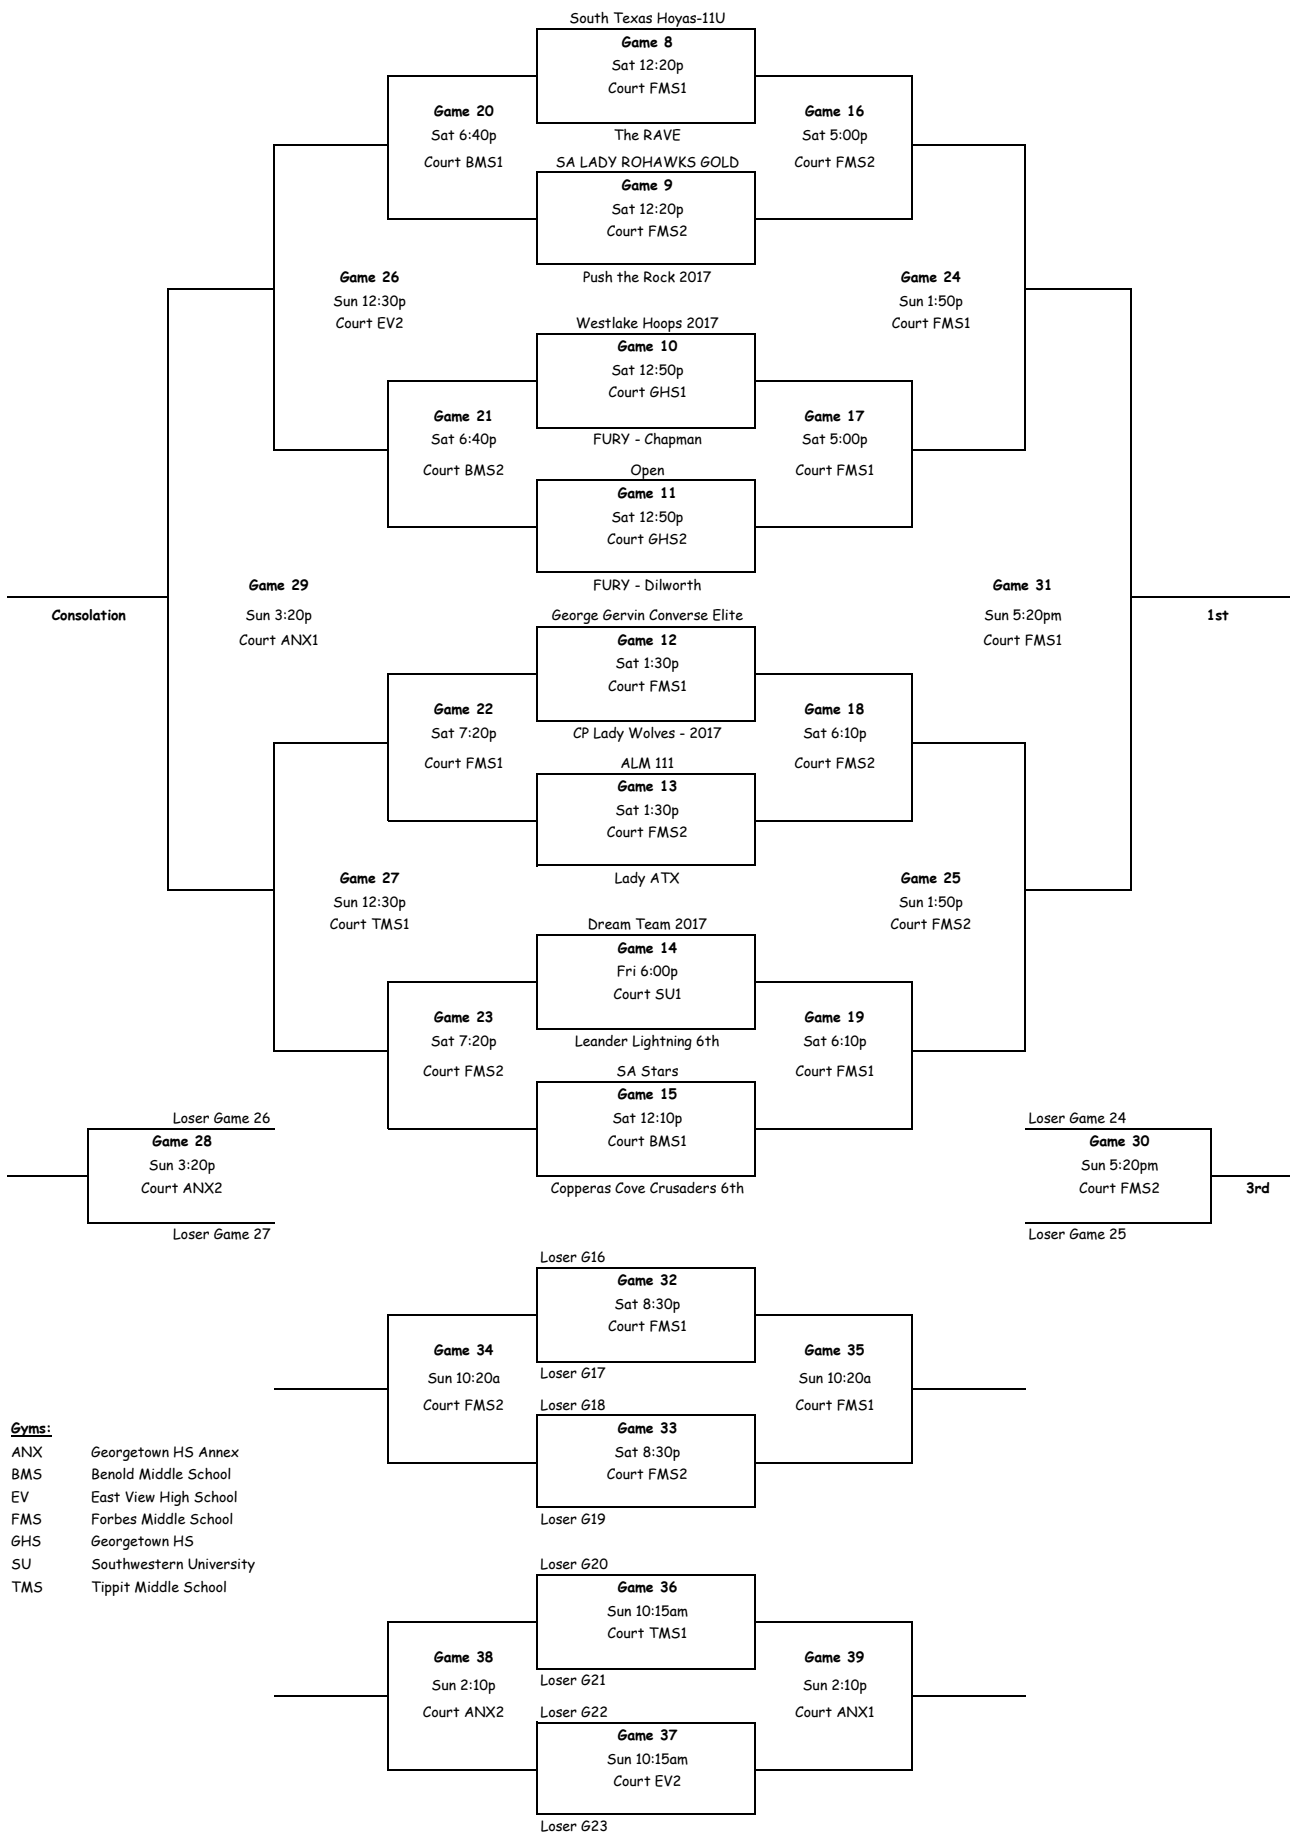

11U/6th Grade Bracket

Top of Bracket is Home and wears Light

1. **Gyms:**
2. ANX Georgetown HS Annex
   - BMS Benold Middle School
   - EV East View High School
   - FMS Forbes Middle School
   - GHS Georgetown HS
   - SU Southwestern University
   - TMS Tippit Middle School