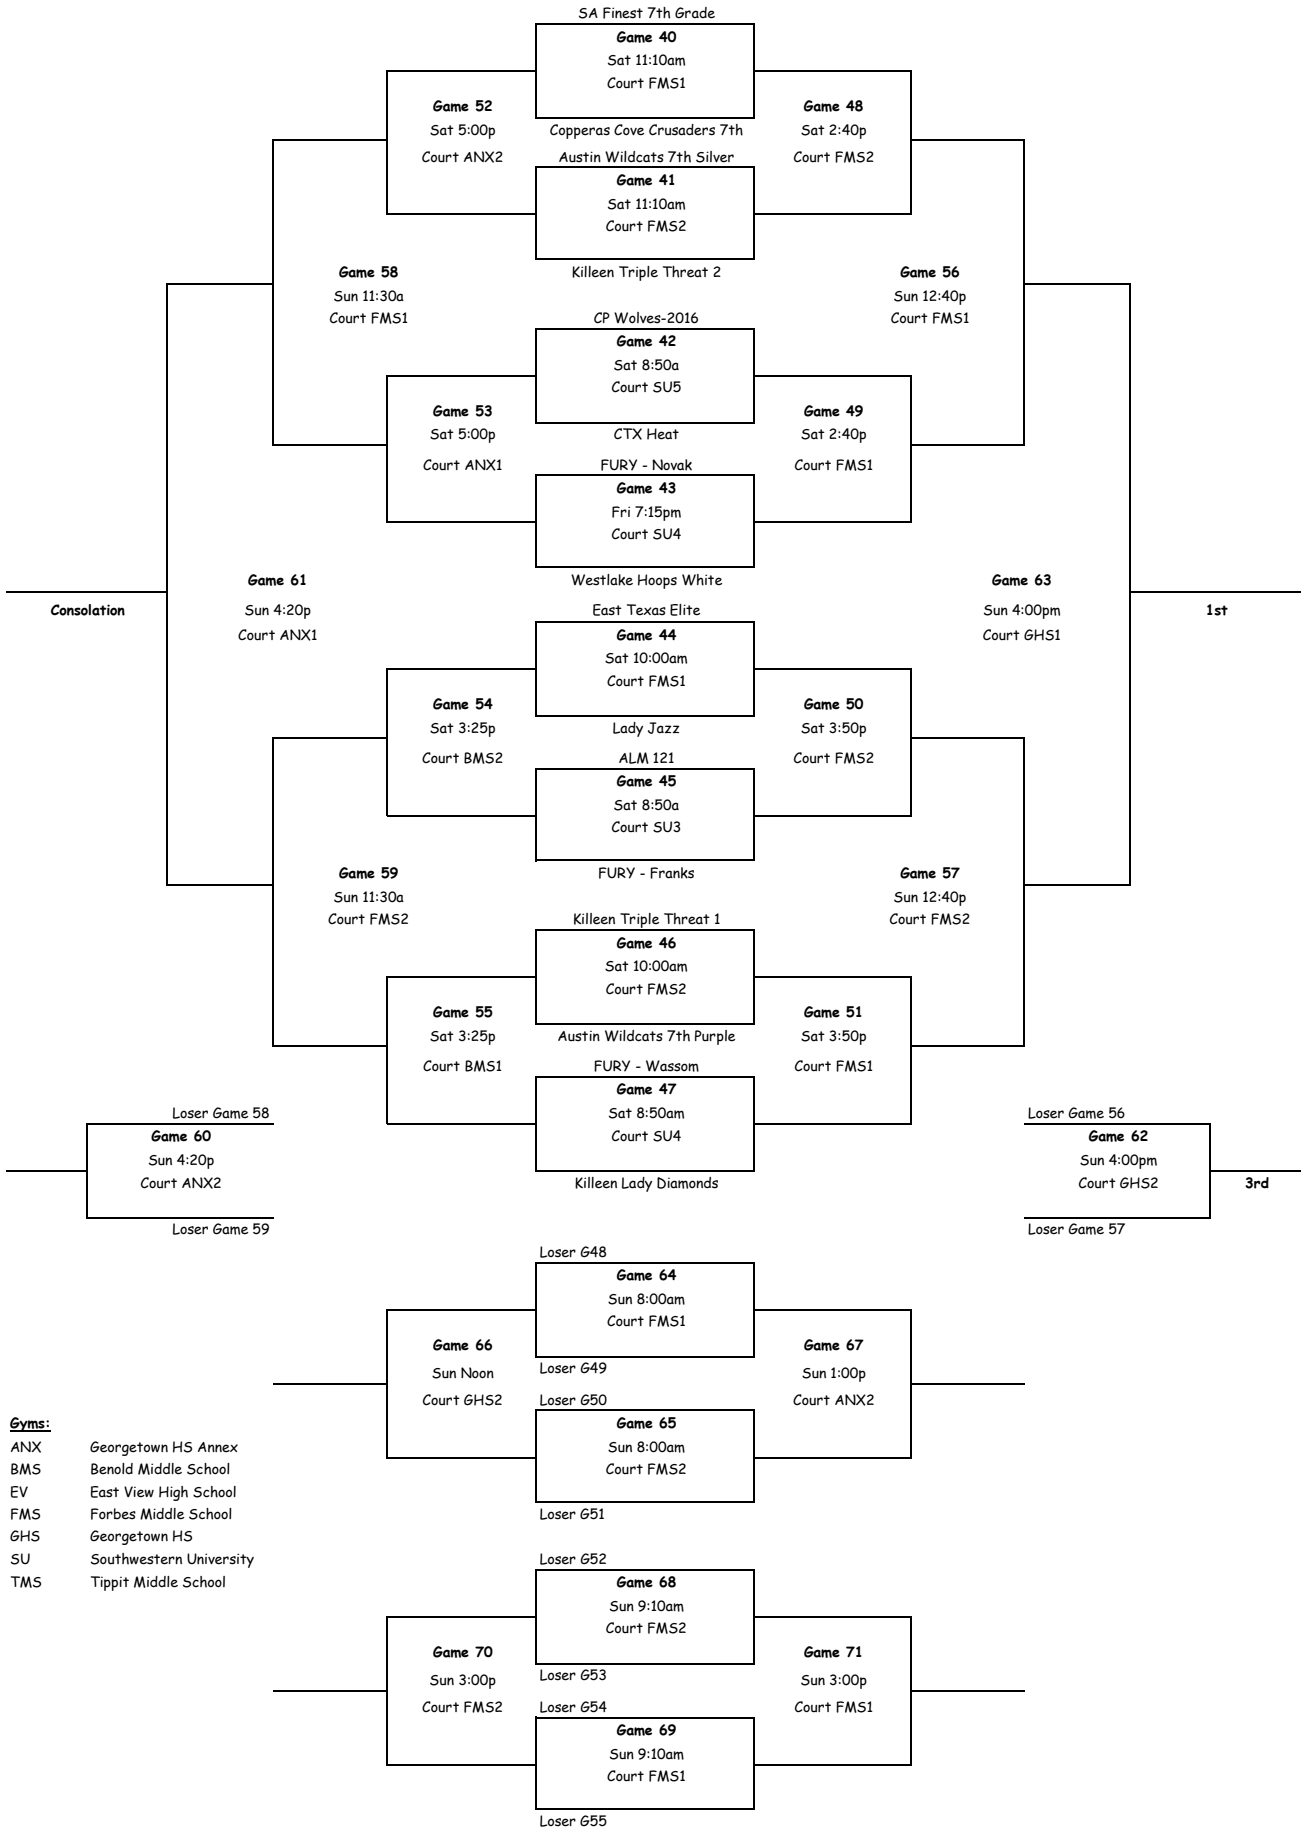

12U/7th Grade Bracket

Top of Bracket is Home and wears Light