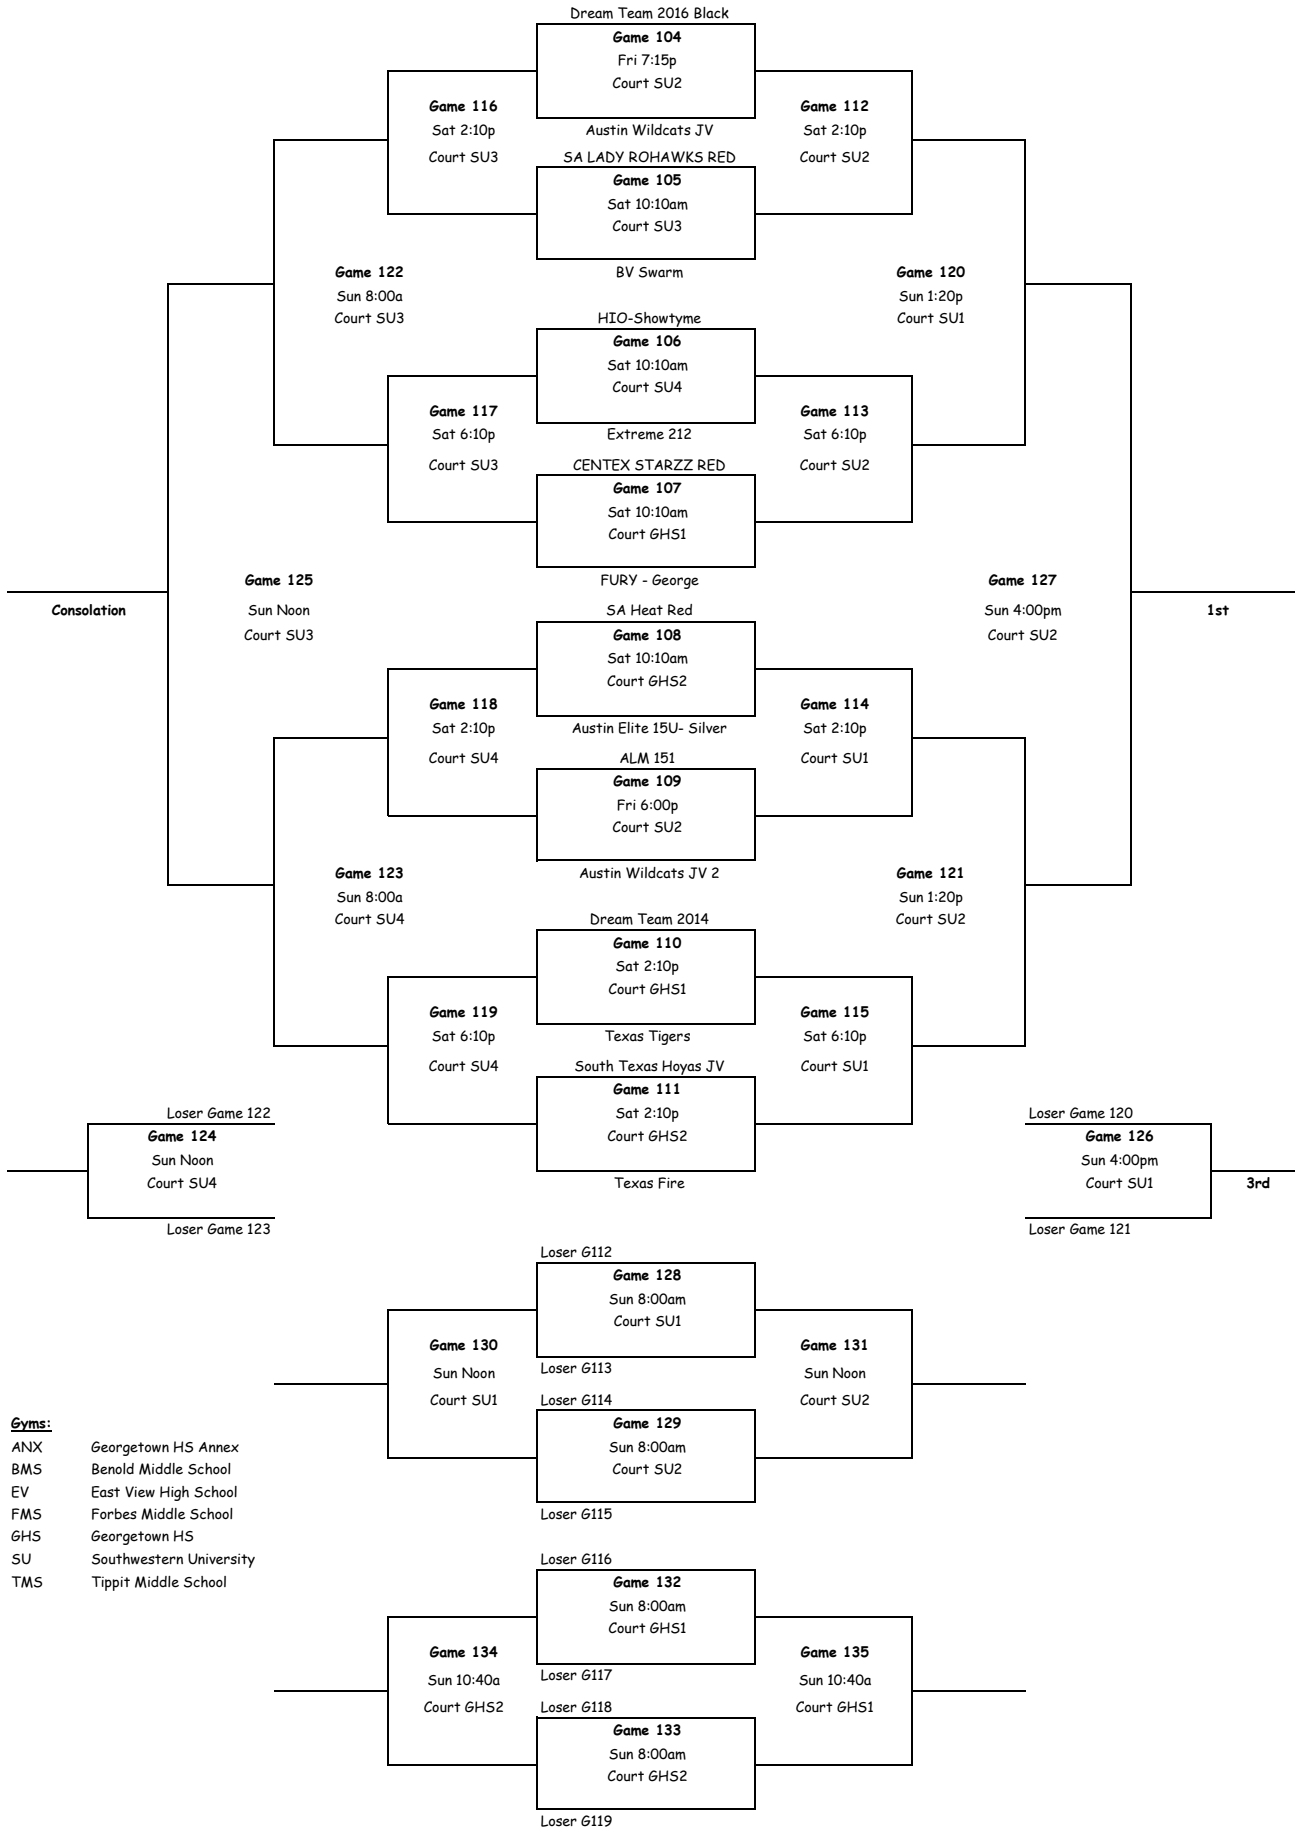

# NCAA Bracket

Top of Bracket is Home and wears Light